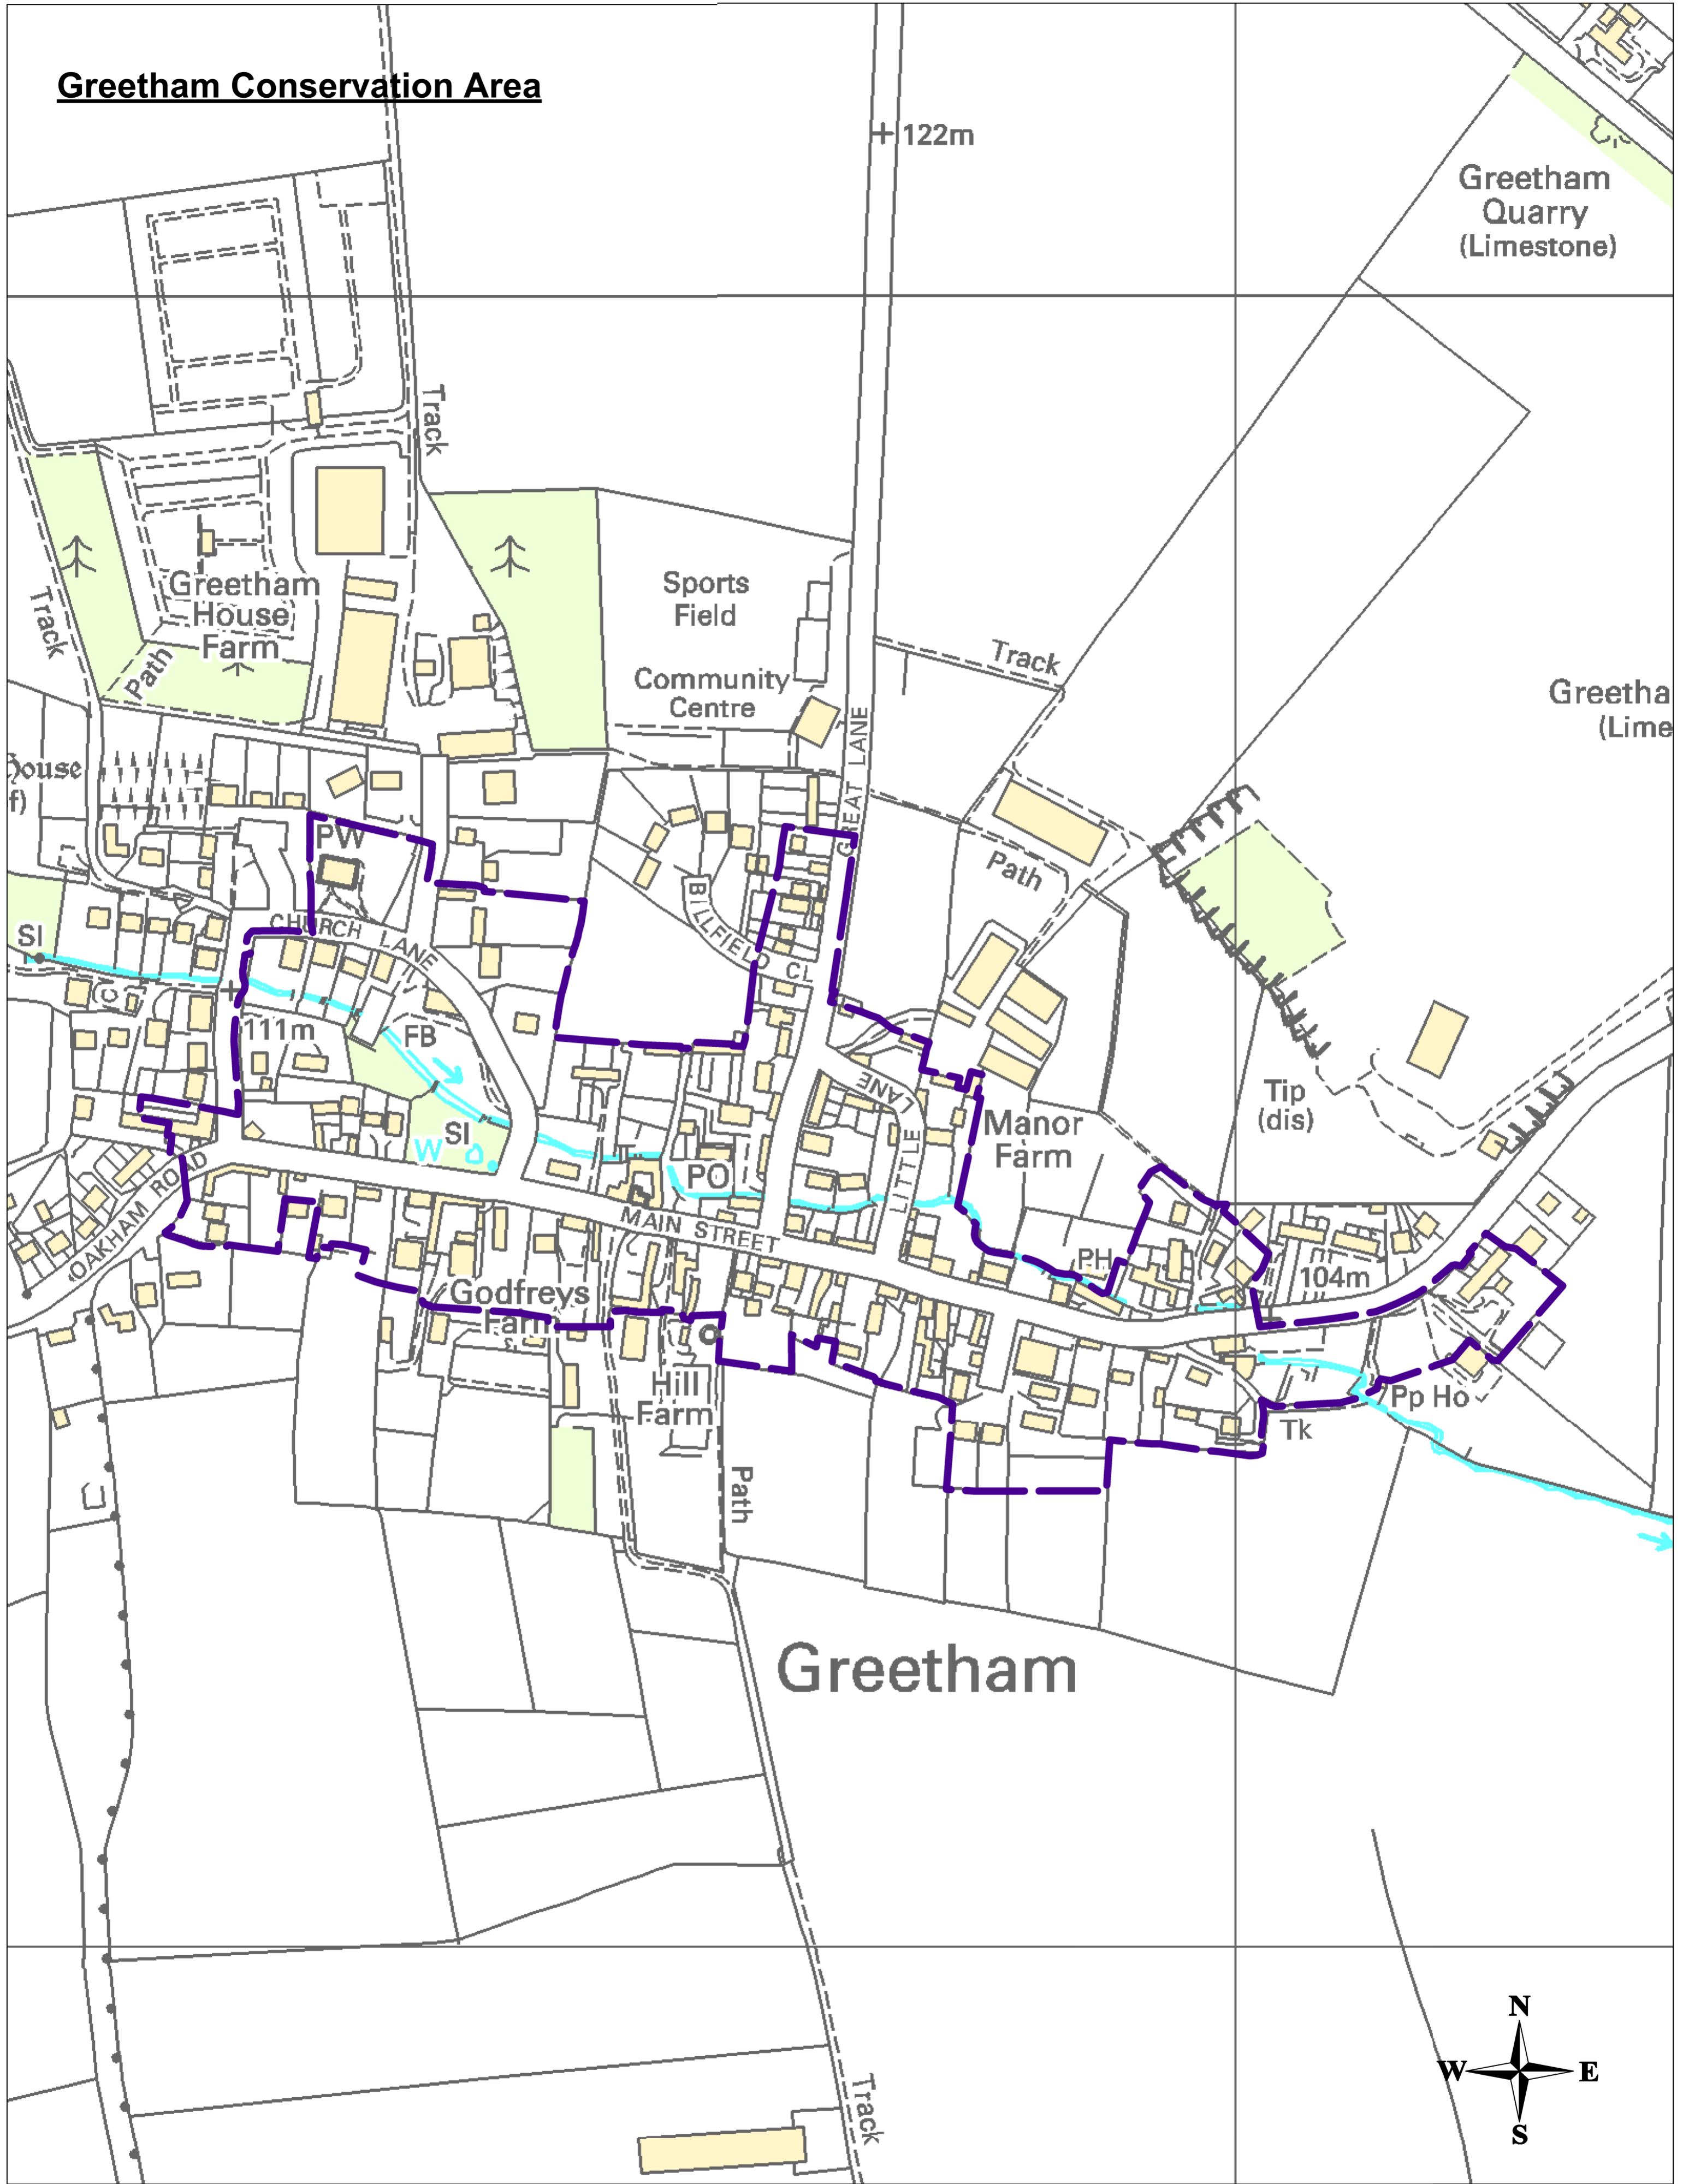

Greetham Conservation Area

Scale 1:2500

© Crown copyright and database rights [2011]
Ordnance Survey [100018056]